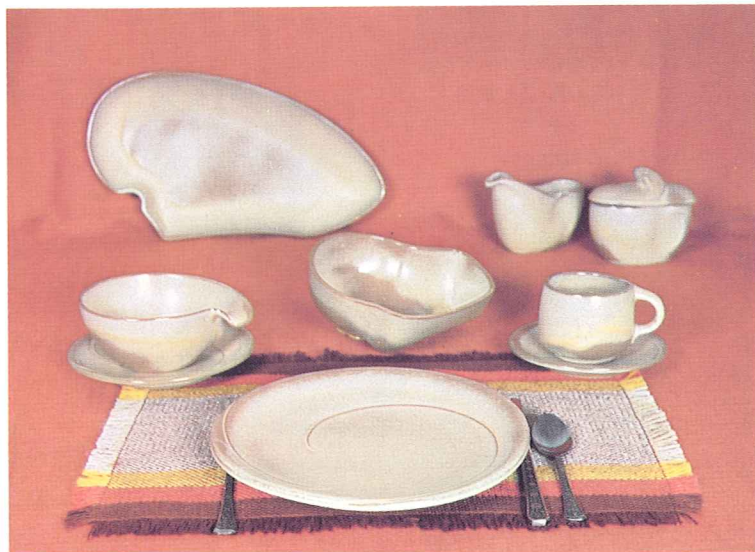

LAZYBONES Pattern

AVAILABLE IN: Brown Satin, Desert Gold, Prairie Green, Coffee Brown, Robin Egg Blue

BROWN SATIN

DESERT GOLD

PRAIRIE GREEN

ROBIN EGG BLUE

COFFEE BROWN

Our American homes are being designed and built so that home makers can take advantage of the many modern conveniences yet develop their own personalities in color and styling.

The furnishings for these contemporary homes are practical and simplified. They must be selected carefully to preserve a cordial atmosphere, which we all wish for our family and friends.

Frankoma was sensitive to these trends when this new dinnerware was being designed. The atmosphere surrounding LAZYBONES is relaxing, for you are influenced by its free flowing sculptured lines. As you accept the invitation to handle and caress each piece, you will love the way they fit the contour of your hands, for immediately they become a part of you.

Food cooked in Lazybones can go from the oven to the table – and there are so many uses for each piece. They are designed to serve!

Notice the array of Frankoma's colors. They are the gourmet's delight, for they all compliment your food and share in making every meal an occasion. The shapes themselves are both practical and beautiful.

When you set your table with Lazybones, you are set to relax, and enjoy your share of casual living. It will be the "Talk of the Table" with your family and friends.

4LS—45 PC. SERVICE SET FOR EIGHT, BOXED 137.50